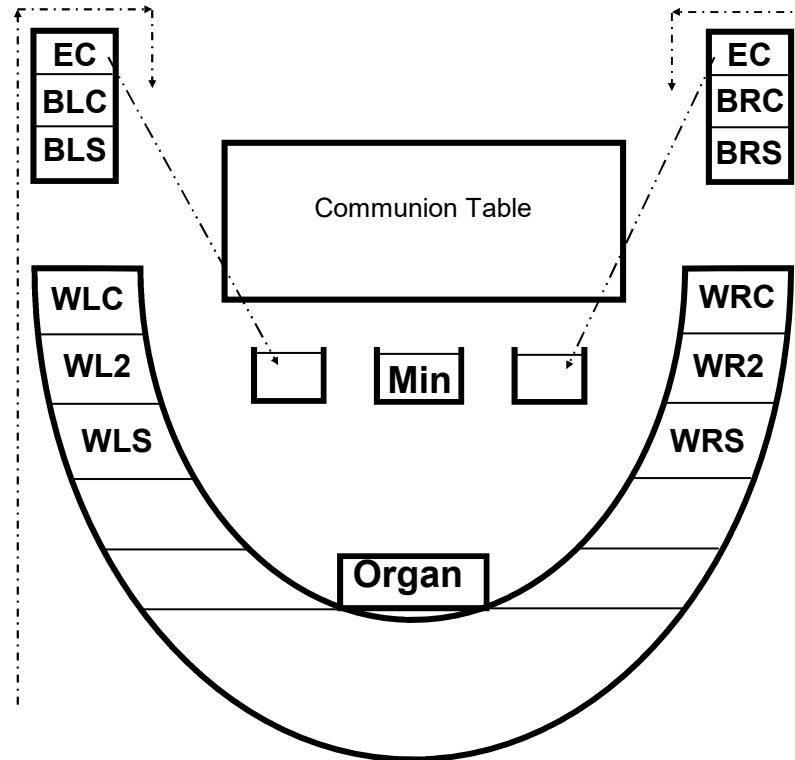

Aberdeen St Mark's Church of Scotland

East Side
Theatre Side
Left Side

West Side
Library Side
Right Side

Elders on Duty (To be read with the Communion Duty Rota)

Elder in charge Left Side ECL

Bread Centre Left Side BLC

Bread Aisle Left Side BLS

Wine Centre Left Side WLC

Wine 2 Left Side WL2 (Back-up)

Wine Aisle Left Side WLS

Elder in charge Right Side ECR

Bread Centre Right Side BRC

Bread Aisle Right Side BRS

Wine Centre Right Side WRC

Wine 2 Right Side WR2 (Back-up)

Wine Aisle Right Side WRS

For Circle of Care Communion in the hall there will be four Elders on duty. ECL & ECR will sit beside the minister throughout the Service, they will be joined at the Table by the two Duty Elders. The minister will serve Communion to all four Elders who will then serve bread (returning the plates to the Table), before serving the wine. The timing of the serving of the minister will depend on the particular minister's personal preference.